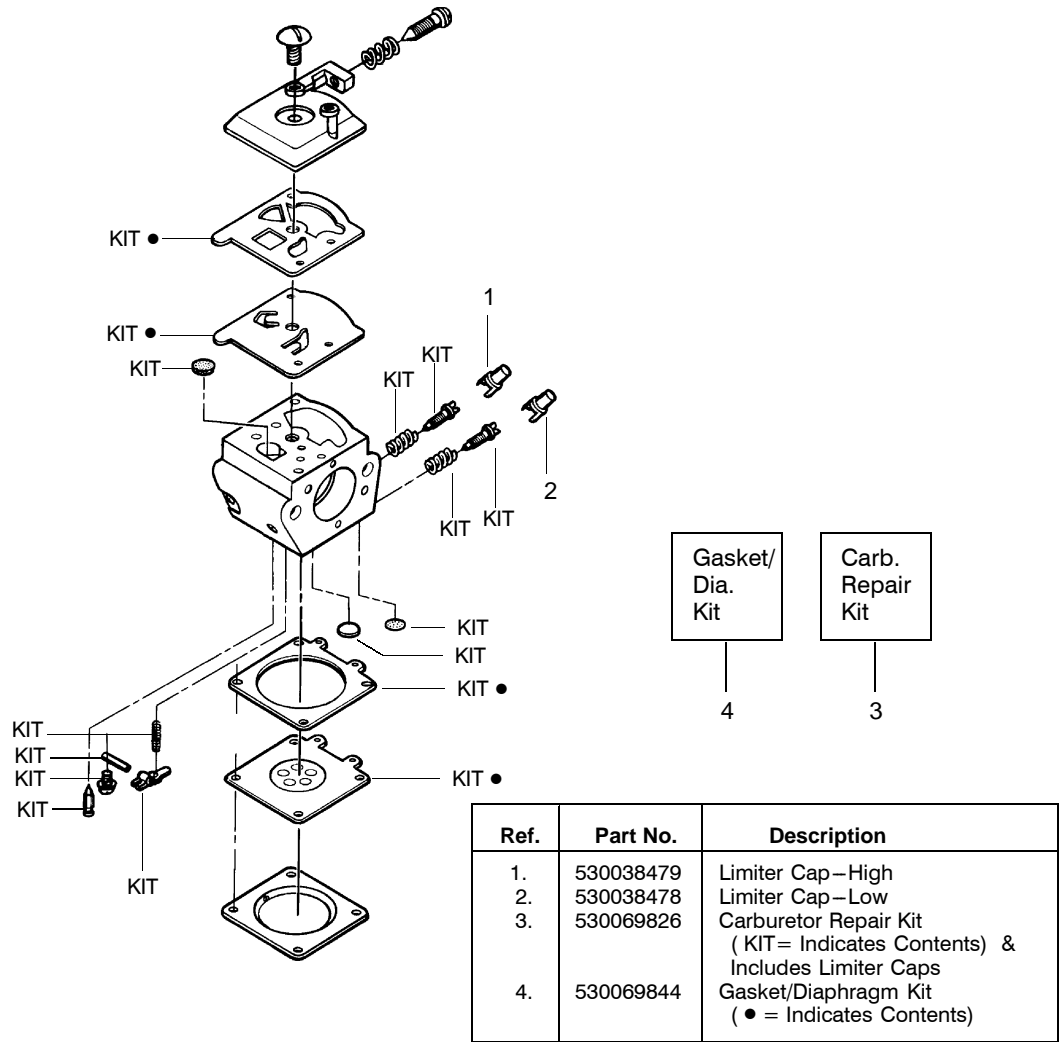

Carburetor Assembly – WT-391 – #530069722

Kit - Carburetor Assembly No. 530071621 - WT-625

Note: No Repair kits are available for this carburetor, please order the complete assembly part number 530-071621 - WT-625