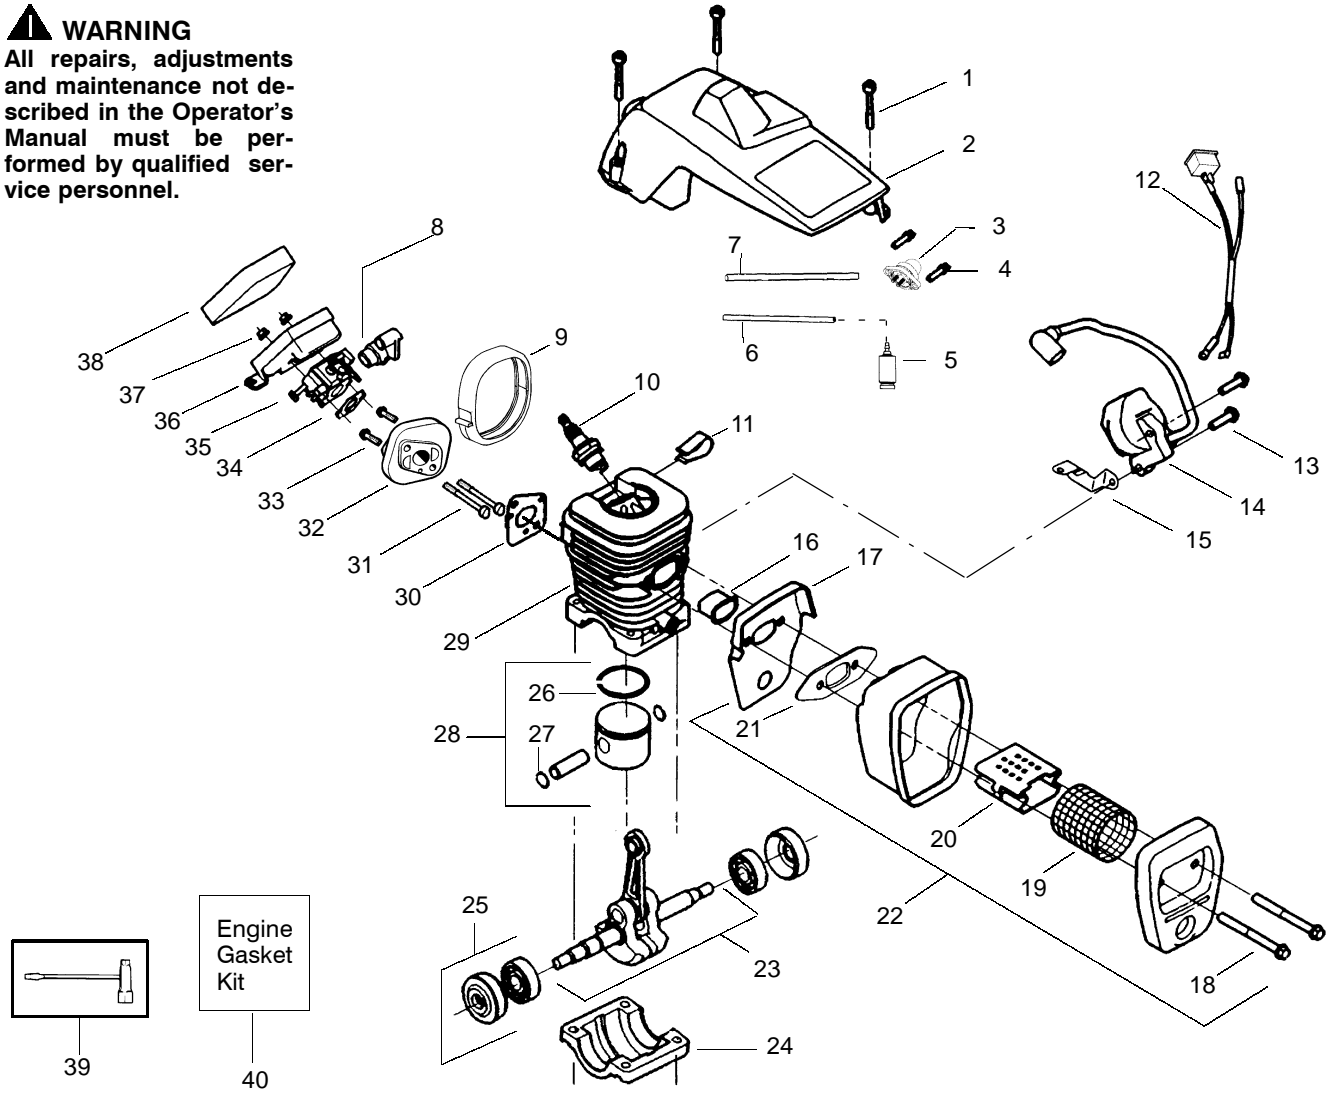

⚠ WARNING
All repairs, adjustments and maintenance not described in the Operator's Manual must be performed by qualified service personnel.

Ref.	Part No.	Description	Ref.	Part No.	Description	Ref.	Part No.	Description
1.	530016153	Screw	19.	530036103	Screen-Spark	36.	530047604	Housing-Air Filter
2.	530056914	Assy-Cylinder Shield	20.	530037813	Diffuser-Muffler	37.	530016101	Nut
3.	530047213	Assy-Air Purge	21.	530069608	Gasket-Muffler (kit)	38.	530037793	Air Filter - Foam
4.	530015780	Screw	22.	530047207	Assy-Muffler (Incl. 17-21)	39.	530031135	Wrench-Bar
5.	530095646	Assy-Fuel Pick-up	23.	530047062	Assy-Crankshaft	40.	530069608	Kit-Engine Gasket (incl. 34,30,21)
6.	530069247	Kit-Line Purge/Carb. (Small Dia)	24.	530037935	Cap-Crankcase			
7.	530069216	Kit-Line Purge/Tank (large line)	25.	530056363	Assy-Seal & Bearing			
8.	530035526	Grommet-Carb Adjust.	26.	530038729	Ring-Piston			
9.	530054144	Seal-Carb Adapter	27.	530015697	Retainer - Piston Pin			
10.	952030150	Spark Plug (RCJ-7Y)	28.	530071408	Kit-Piston - (incl. 26-27)			
11.	530016136	Clip-High Tension Lead	29.	530071412	Kit-Cylinder			
12.	530049117	Assy-Wire Harness (Includes switch)	30.	530069608	Gasket-Carb. Adapter (kit)			
13.	530015814	Screw	31.	530016187	Screw			
14.	530039167	Module-Ignition	32.	530049700	Kit-Carb. Adapter			
15.	530047442	Strap-Ground	33.	530016386	Screw			
16.	530037652	Insulator-Heat	34.	530069608	Carb. Gasket (kit)			
17.	530049870	Back Plate-Muffler	35.	---	Kit-Carburetor			
18.	530016132	Screw		530069722	(WT-391)			
				530071621	(WT-625)			
								Not Shown
							530163632	Manual - (Scan)
							530163662	Manual - (Euro I)
							530163663	Manual - (Euro II)

↖ = NEW PART NUMBER FOR THIS IPL

* = REFER TO THE SERVICE REFERENCE INDICATED FOR MORE INFORMATION. (LOCATED AT END OF IPL)