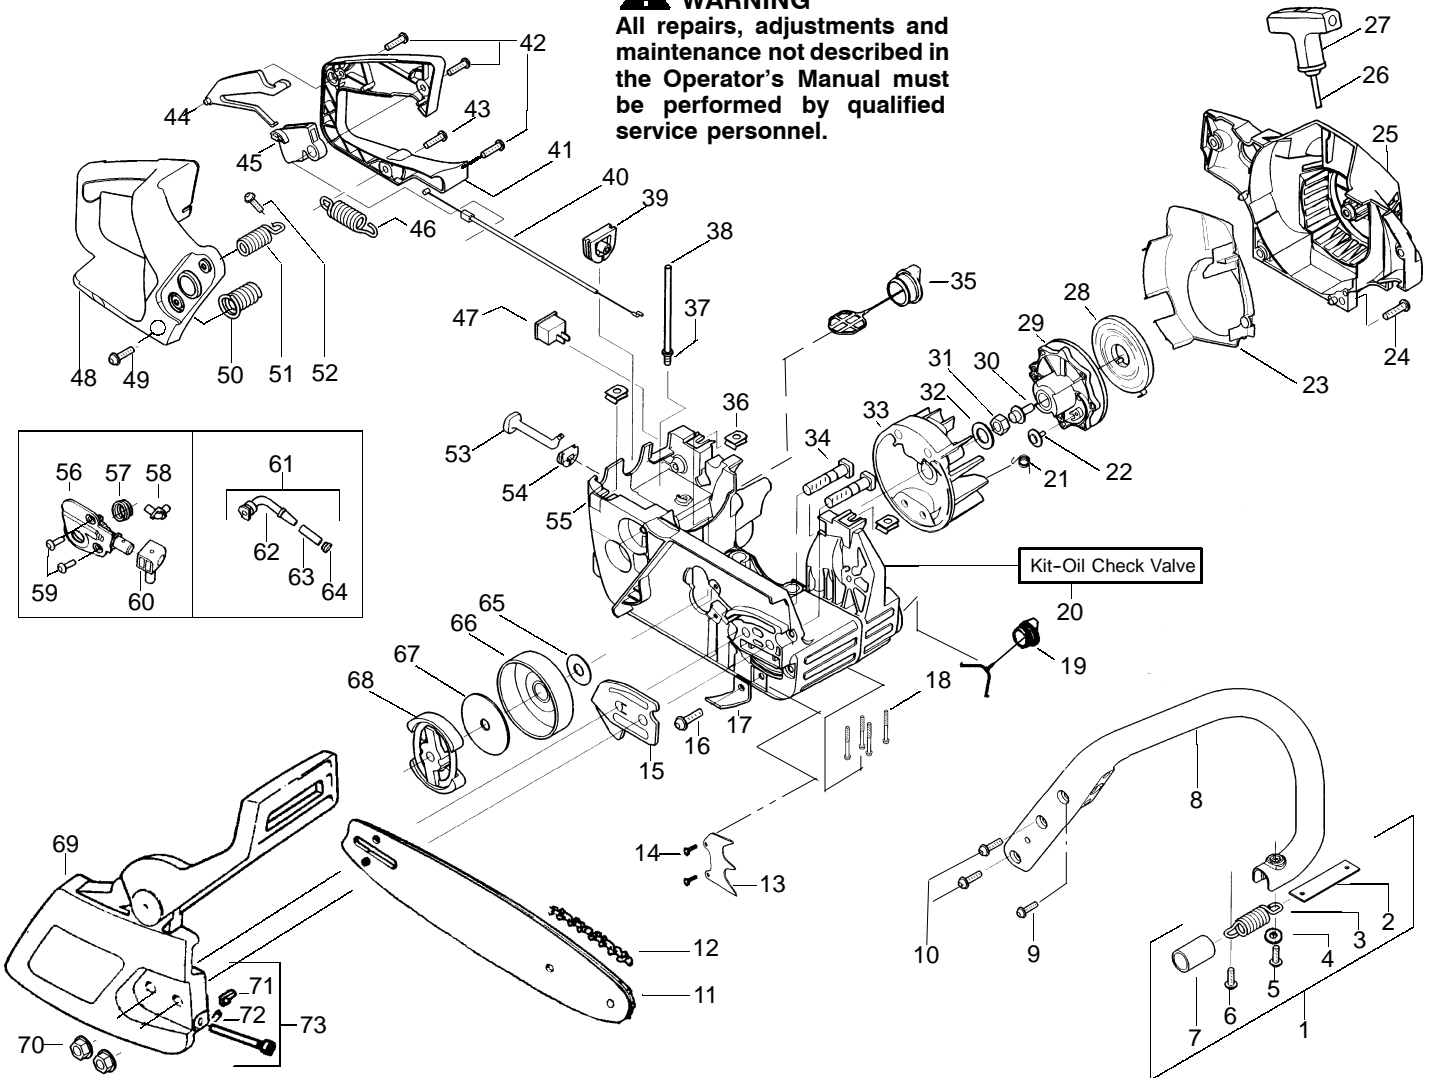

⚠ WARNING
All repairs, adjustments and maintenance not described in the Operator's Manual must be performed by qualified service personnel.

Ref.	Part No.	Description	Ref.	Part No.	Description	Ref.	Part No.	Description
1.	530047963	Assy.-Isolator	25.	530056333	Housing-Fan	51.	530071385	Kit-Isolator (Upper)
2.	530047608	Strap-Limiter	26.	530069232	Kit-Rope	52.	530015875	Screw
3.	530042082	Spring-Isolator	27.	530056402	Handle-Starter	53.	530047605	Knob-Choke
4.	530015123	Washer	28.	530027531	Spring-Recoil	54.	530049005	Grommet-Knob
5.	530016018	Screw	29.	530037817	Pulley-Starter	55.	530056596	Assy-Chassis
6.	530015843	Screw	30.	530015920	Screw	56.	530071259	Kit-Oil Pump (Incls. 57,58,60)
7.	530036142	Sleeve-AV Spring	31.	530016134	Nut-Flywheel	57.	530037820	Gear-Worm Spring
8.	530047583	Handle-Front	32.	530015127	Washer-Flywheel	58.	530049477	Elbow-Oil Pickup
9.	530015940	Screw	33.	530039209	Assy-Flywheel	59.	530016064	Screw
10.	530015814	Screw	34.	530016133	Bolt-Bar	60.	530019206	Seal Block
11.	530044898	Bar - 14"	35.	530047192	Assy-Fuel Cap	61.	530047663	Assy-Oil Pickup (Incl. 62-64)
	530044899	Bar - 16"	36.	530015922	Nut-"U"-Type	62.	530038373	Pick-up Oiler
12.	505369852	Chain 14"	37.	530023877	Fitting-fuel line	63.	530037821	Filter-Oil
	505369856	Chain 16"	38.	530069216	Kit-Fuel line (large)	64.	530030189	Plug-Oil Filter
13.	530014381	Kit-Assy Spike (incl.14)	39.	530047631	Grommet-Cable	65.	530015907	Washer-Thrust
14.	530015805	Screw	40.	530047602	Cable-Throttle	66.	530047061	Assy.-Clutch Drum w/bearing
15.	530038238	Plate-Bar Mounting	41.	530047581	Cover-Rear Handle	67.	530015611	Washer-Clutch
16.	530015814	Screw	42.	530015906	Screw	68.	530014949	Assy. Clutch
17.	530029850	Chain Catcher	43.	530015886	Screw	69.	530054739	Assy-Chain Brake
18.	530016132	Screw	44.	530036098	Lockout-Throttle	70.	530015917	Nut-Bar Mounting
19.	530010846	Assy-Oil Cap	45.	530036097	Trigger-Throttle	71.	530015826	Pin-Retainer
20.	530071666	Kit-Oil Check valve	46.	530042082	Spring	72.	530038593	Retainer
21.	530023817	Spring-Starter Dog	47.	530069572	Kit-Switch	73.	530069611	Kit-Bar Adjust
22.	530016080	Screw	48.	530047582	Handle - Rear			
23.	530055723	Baffle-Air	49.	530015814	Screw			
24.	530015892	Screw	50.	530053274	Assy. Isolator - lower			